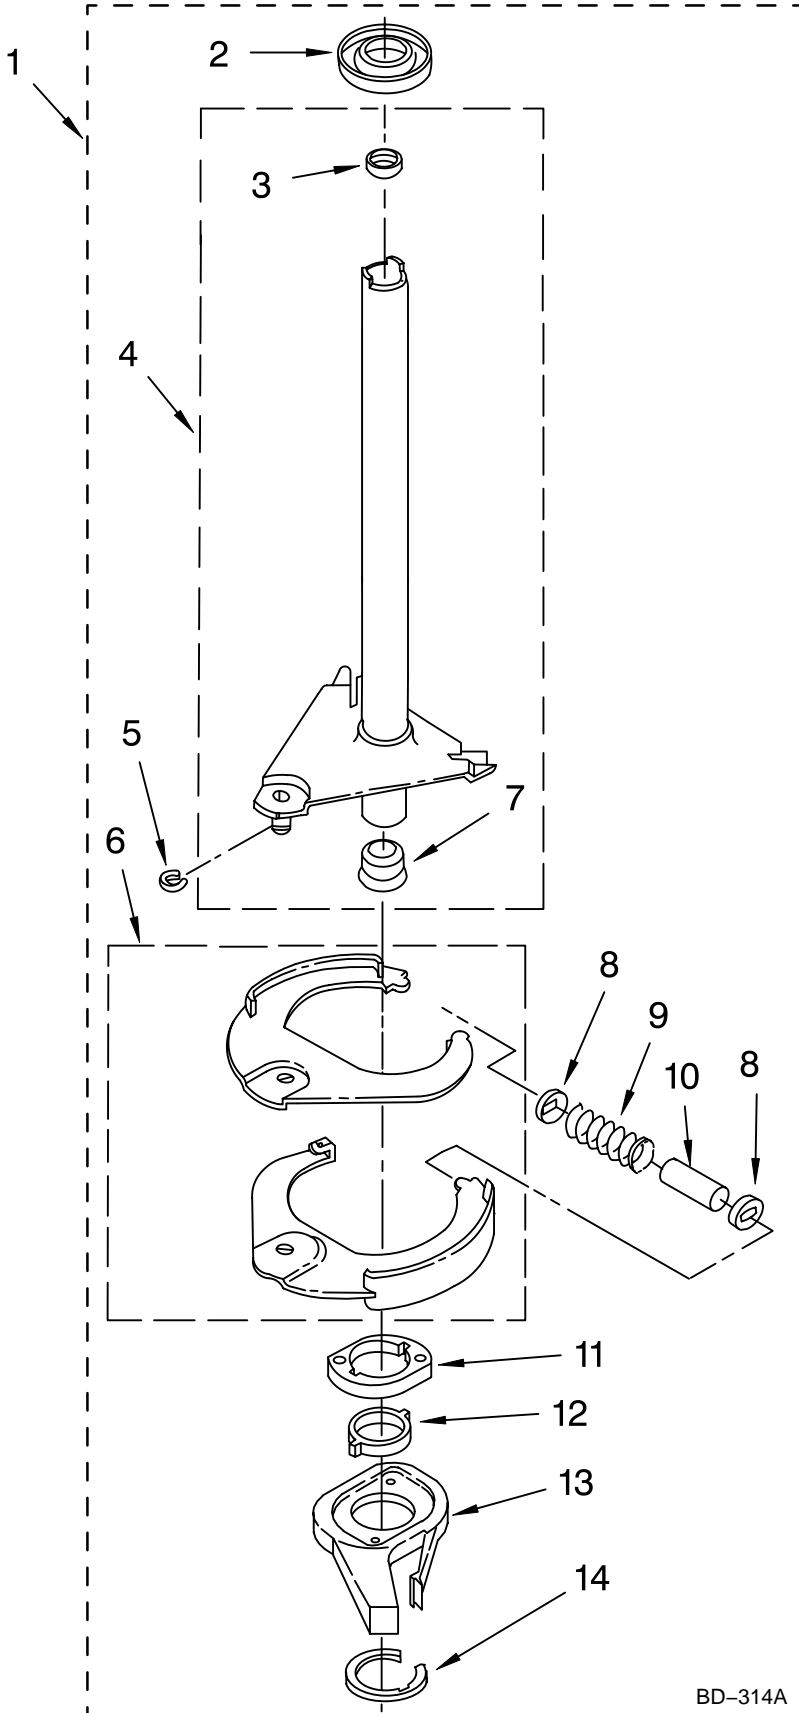

BRAKE AND DRIVE TUBE PARTS

For Models: LBR5432PQ2, LBR5432PT2

(Designer White) (Biscuit)

Illus. No.	Part No.	DESCRIPTION
1	388951	Brake And Drive Tube (Complete)
2	62658	Ring, Thrust
3	356427	Seal, Drive Tube
4	64027	Tube, Basket Drive (Includes Illus. 3, 4, 5 & 9)
5	64035	Ring, Retaining
6	64232	Shoe, Brake (2)
7	62703	"T" Bearing, Spin Tube
8	3353956	Cap, Brake Spring (2)
9	62647	Spring, Brake
10	3355360	Sleeve, Brake Spring
11	661516	Cam, Brake Release
12	63022	Sleeve, Cam
13	64194	Driver, Brake Cam
14	90368	Ring, Retaining

FOLLOWING PARTS NOT ILLUSTRATED

285208 Lubricant
(Use Only In Brake Shoe Assembly On Roller & Pin)

FOR ORDERING INFORMATION REFER TO PARTS PRICE LIST